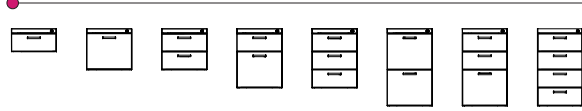

Storage at a Glance

SYSTEMS

Suspended Storage

Mobile Storage

Fixed Storage - 29" H, 35" H

Mobile Storage - 29" H, 35" H

Suspended Storage - 25" H

LABORATORY

WALL

Mounted Storage - 24" H, 31" H

Overhead Storage

Sloped Tops

FLOOR

Floor Cases

TOTES

Mobile Tote Holder