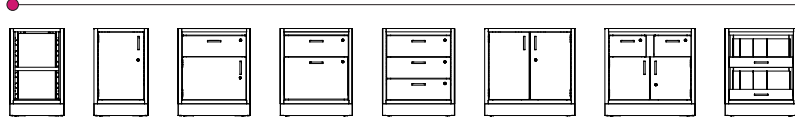

Storage at a Glance

SYSTEMS

Suspended Storage

Mobile Storage

Fixed Storage - 29" H, 35" H

Mobile Storage - 29" H, 35" H

Suspended Storage - 25" H

LABORATORY

WALL

Mounted Storage - 24" H, 31" H

Overhead Storage

Sloped Tops

FLOOR

Floor Cases

TOTES

Mobile Tote Holder