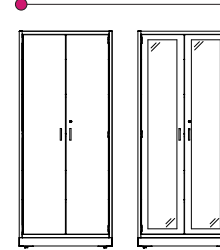

Storage at a Glance

SYSTEMS

Suspended Storage

Mobile Storage

Fixed Storage - 29" H, 35" H

Mobile Storage - 29" H, 35" H

Suspended Storage - 25" H

LABORATORY

WALL

Mounted Storage - 24" H, 31" H

Overhead Storage

Sloped Tops

FLOOR

Floor Cases

TOTES

Mobile Tote Holder