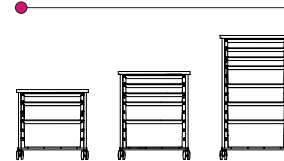

Storage at a Glance

SYSTEMS

Suspended Storage

Mobile Storage

Fixed Storage - 29" H, 35" H

Mobile Storage - 29" H, 35" H

Suspended Storage - 25" H

LABORATORY

WALL

Mounted Storage - 24" H, 31" H

Overhead Storage

Sloped Tops

FLOOR

Floor Cases

TOTES

Mobile Tote Holder