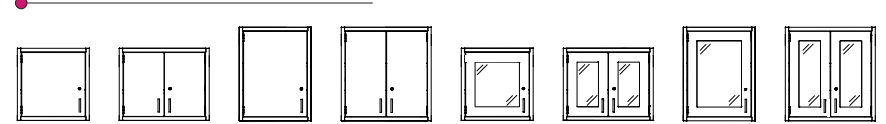

Storage at a Glance

SYSTEMS

Suspended Storage

Mobile Storage

Fixed Storage - 29" H, 35" H

Mobile Storage - 29" H, 35" H

Suspended Storage - 25" H

LABORATORY

WALL

Mounted Storage - 24" H, 31" H

Overhead Storage

Sloped Tops

FLOOR

Floor Cases

TOTES

Mobile Tote Holder