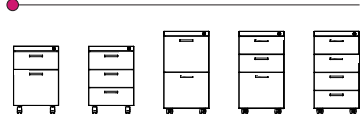

Storage at a Glance

SYSTEMS

Suspended Storage

Mobile Storage

Fixed Storage - 29" H, 35" H

Mobile Storage - 29" H, 35" H

Suspended Storage - 25" H

LABORATORY

WALL

Mounted Storage - 24" H, 31" H

Overhead Storage

Sloped Tops

FLOOR

Floor Cases

TOTES

Mobile Tote Holder